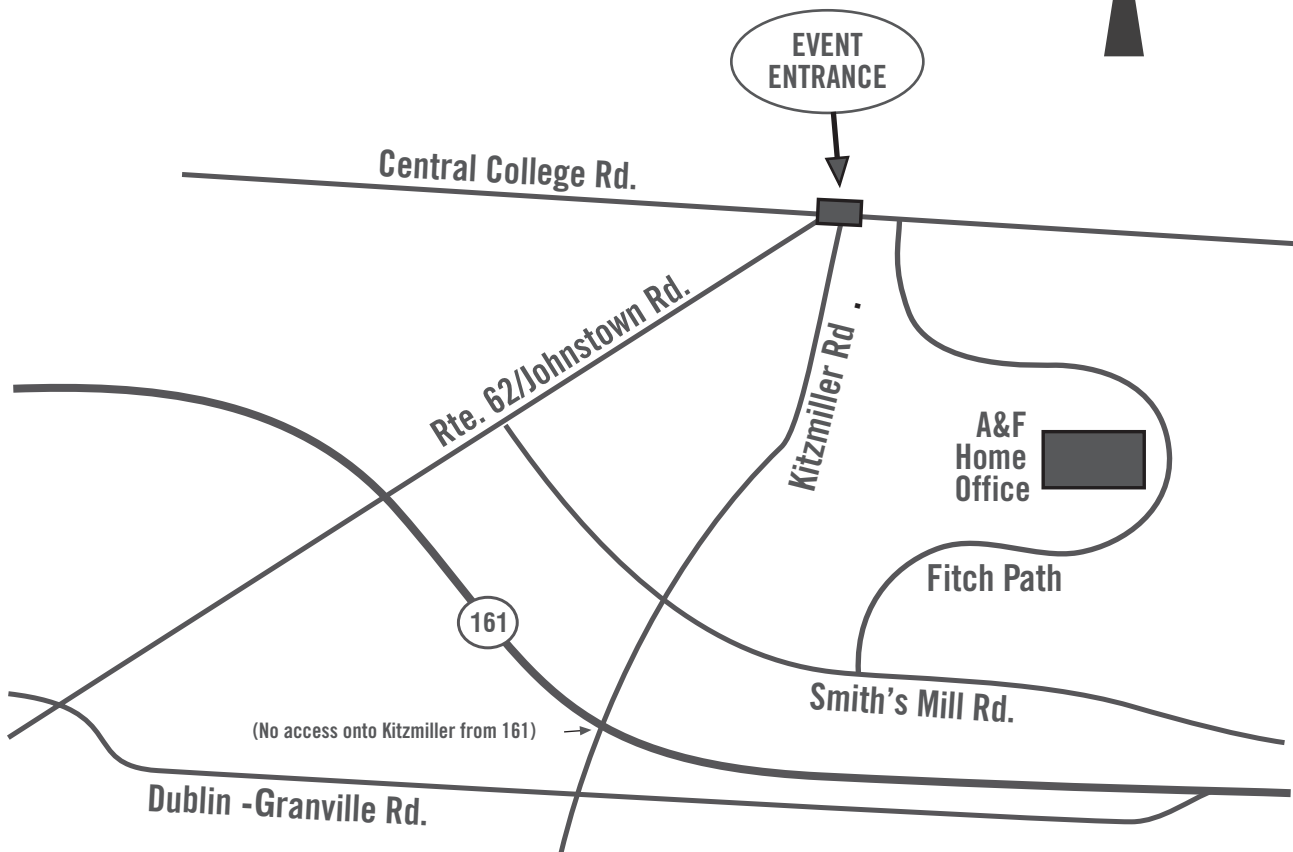

## ADDRESS:

6301 Fitch Path, New Albany, OH 43054

## EVENT DIRECTIONS:

Exit OH-161 at US-62 North (also Johnstown Road)  
Take US-62 North approximately 1 mile to the event  
entrance at Central College Road

Magnified map not to scale.