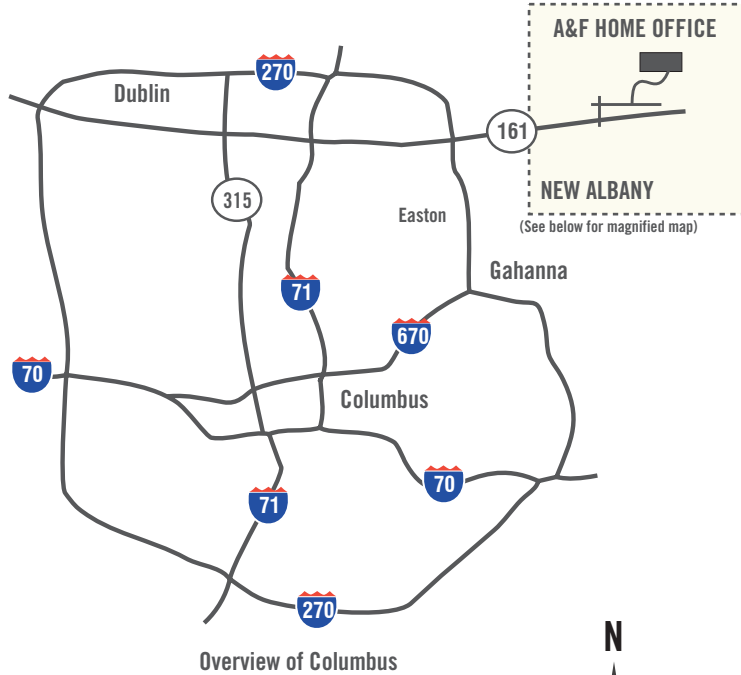

## ADDRESS:

6301 Fitch Path, New Albany, OH 43054

## EVENT DIRECTIONS:

Exit OH-161 at US-62 North (also Johnstown Road)  
Take US-62 North approximately 1 mile to the event  
entrance at Central College Road

Magnified map not to scale.